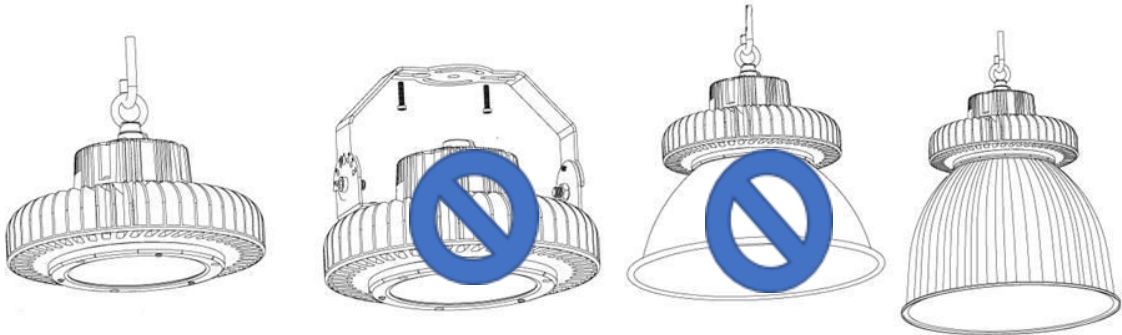

Product Installation Description

**Installation instruction:
Installation 1**

NOTE: Safety chain required for most HighBay Lighting applications and should be connected separately from hook or electrical cable.